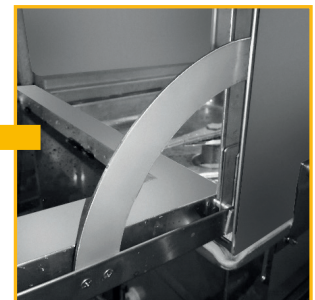

Silanos srl - Via Grandi, 19 | 20096 Pioltello (Milano) Italy | T +39 029291161 | F +39 029267306
info@silanos.it | www.silanos.it